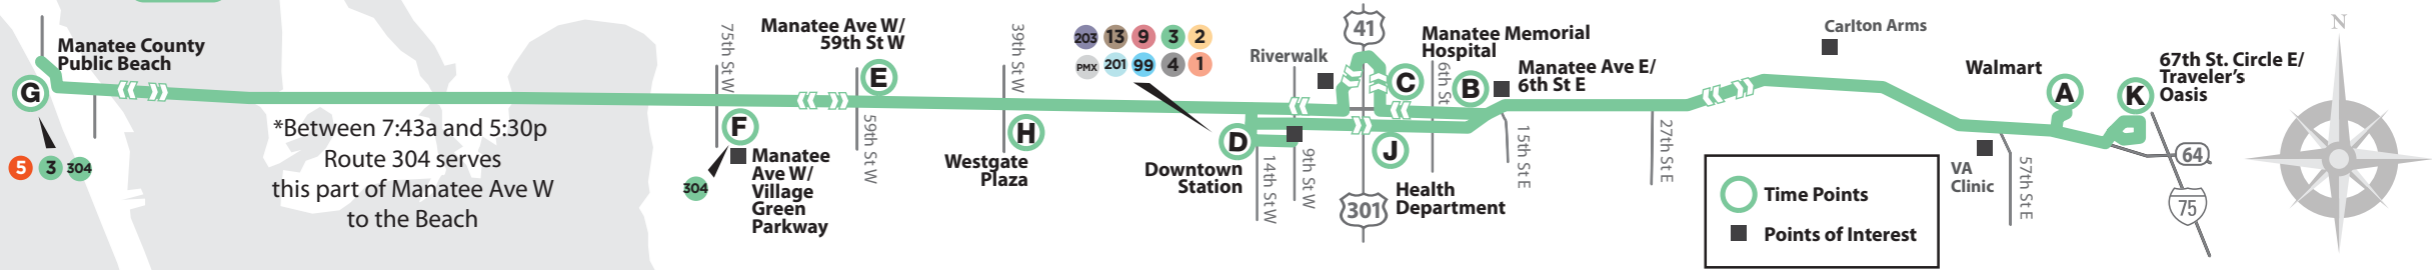

Pantallas de información de autobuses, horarios y estacionamiento disponible.

MCAT FARE FREE PILOT PROGRAM

ROUTE 3 Manatee Ave/SR 64

EAST to Downtown Bradenton / Walmart SR64

G	F	H	D	J	K	A
MANATEE PUBLIC BEACH	MANATEE AVE W /VILLAGE GREEN PARKWAY	MANATEE AVE W / 39TH ST W WESTGATE PLAZA	DOWNTOWN BRADENTON STATION	MANATEE AVE E / 6TH AVE E MANATEE HEALTH DEPT	67TH ST CIRCLE E TRAVELER'S OASIS	WALMART STATE RD 64
			5:50a	5:55a	6:10a	6:13a
			6:20a	6:25a	6:40a	6:43a
6:25a		6:40a	6:50a	6:55a	7:10a	7:13a
6:55a		7:10a	7:20a	7:25a	7:40a	7:43a
7:25a		7:40a	7:50a	7:55a	8:10a	8:13a
	8:03a	8:10a	8:20a	8:25a	8:40a	8:43a
	8:33a	8:40a	8:50a	8:55a	9:10a	9:13a
	9:03a	9:10a	9:20a	9:25a	9:40a	9:43a
	9:33a	9:40a	9:50a	9:55a	10:10a	10:13a
	10:03a	10:10a	10:20a	10:25a	10:40a	10:43a
	10:33a	10:40a	10:50a	10:55a	11:10a	11:13a
	11:03a	11:10a	11:20a	11:25a	11:40a	11:43a
	11:33a	11:40a	11:50a	11:55a	12:10p	12:13p
	12:03p	12:10p	12:20p	12:25p	12:40p	12:43p
	12:33p	12:40p	12:50p	12:55p	1:10p	1:13p
	1:03p	1:10p	1:20p	1:25p	1:40p	1:43p
	1:33p	1:40p	1:50p	1:55p	2:10p	2:13p
	2:03p	2:10p	2:20p	2:25p	2:40p	2:43p
	2:33p	2:40p	2:50p	2:55p	3:10p	3:13p
	3:03p	3:10p	3:20p	3:25p	3:40p	3:43p
	3:33p	3:40p	3:50p	3:55p	4:10p	4:13p
	4:03p	4:10p	4:20p	4:25p	4:40p	4:43p
	4:33p	4:40p	4:50p	4:55p	5:10p	5:13p
	5:03p	5:10p	5:20p	5:25p	5:40p	5:43p
5:45p	6:00p	6:10p	6:15p	6:30p	6:33p	
5:55p	6:10p	6:20p	6:25p	6:40p	6:43p	
6:25p	6:40p	6:50p	6:55p	7:10p	7:13p	
6:55p	7:10p	7:20p	7:25p	7:40p	7:43p	
7:35p	7:50p	8:00p	8:05p	8:20p	8:23p	
8:35p	8:45p	8:50p#				
9:10p	9:20p	9:25p#				
	8:30p	8:37p	8:47p	8:52p	9:07p	9:10p