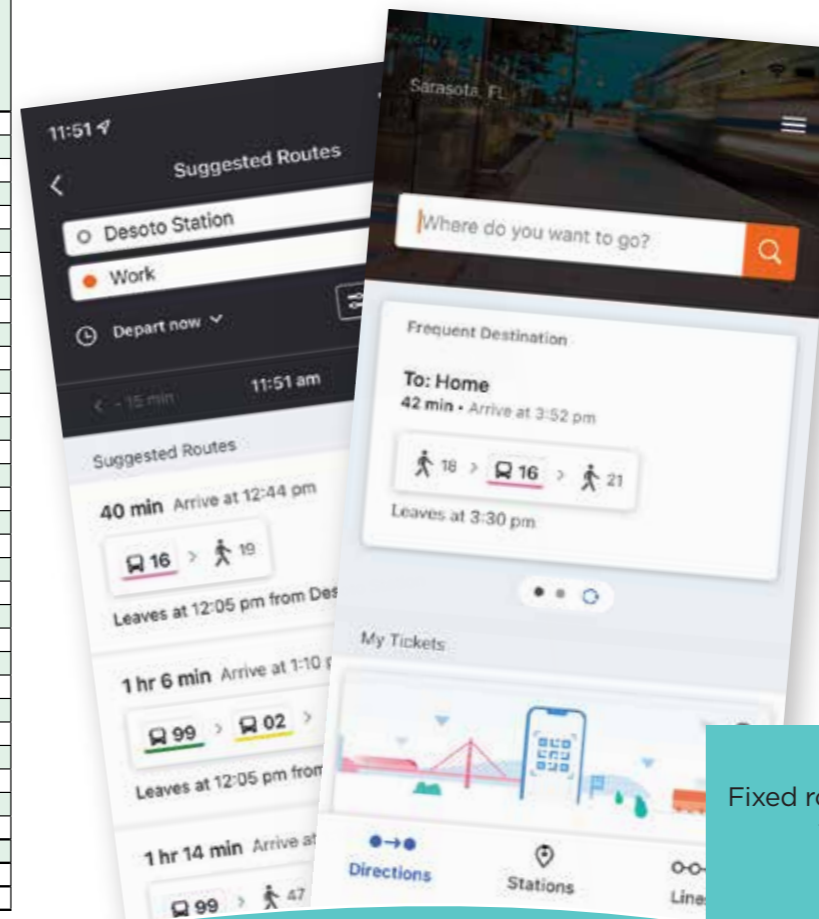

PLAN YOUR RIDE WITH

HOLIDAYS:
Fixed route buses are not in service on the following holidays: **New Year's Day, Memorial Day, Independence Day, Labor Day, Thanksgiving Day and Christmas Day.**